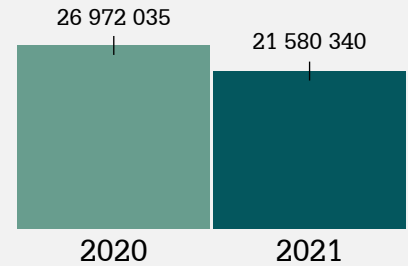

{rate card}
digital advertising

{did you know?}

Facebook users interact an average of **2 million times a week** with Maroela Media's Facebook page - the **highest of all Afrikaans news platforms.**

435 393

FACEBOOK FOLLOWERS

52 600

TWITTER FOLLOWERS

91 000

INSTAGRAM FOLLOWERS

3 999

YOUTUBE FOLLOWERS

{information and statistics}

about Maroela and its readers

March 2021 compared with March 2020

19,9%

reduction in **pageviews**

26,9%

shrink in **unique visitors**

28,8%

decrease **visits**

Source: Narratiive (March 2020)

kom, maak jou tuis

{demographics}

the average Maroela Media reader

age

female

65%

male