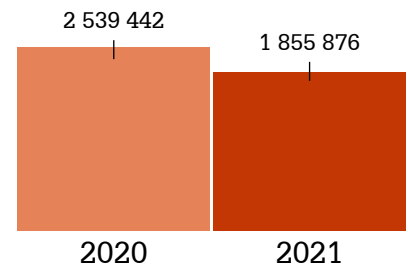

FACEBOOK FOLLOWERS

52 600

TWITTER FOLLOWERS

91 000

INSTAGRAM FOLLOWERS

3 999

YOUTUBE FOLLOWERS

{information and statistics}

about Maroela and its readers

March 2021 compared with March 2020

19,9%

reduction in **pageviews**

26,9%

shrink in **unique visitors**

28,8%

decrease **visits**

Source: Narratiive (March 2020)

kom, maak jou tuis

{demographics}

the average Maroela Media reader

age

female

65%

male