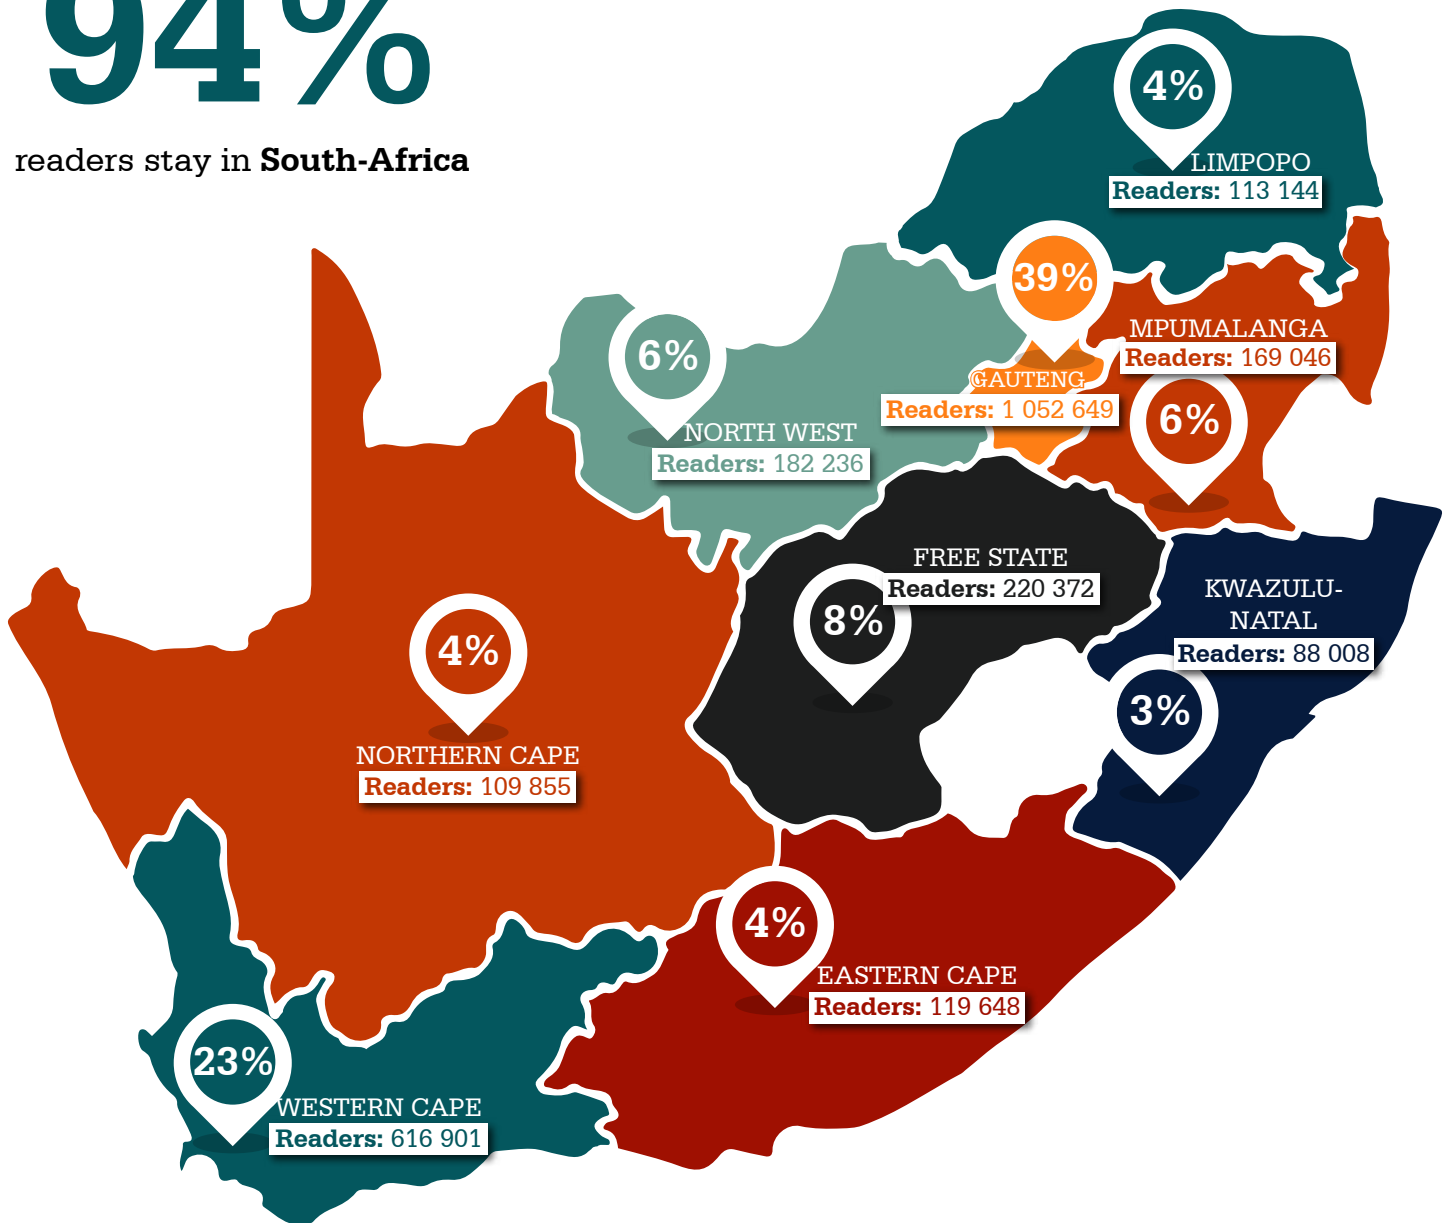

35%

income

Source: Narratiive (Nov 2018 - Aug 2020)

{our visitors}

geographic representation

94%

readers stay in **South-Africa**

6%