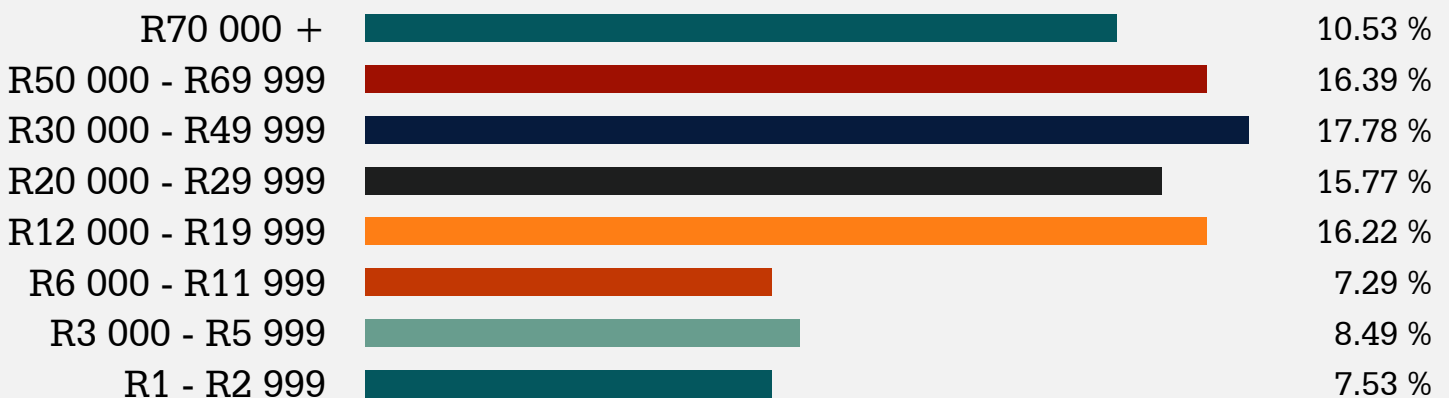

income

Source: Narratiive (Nov 2018 - Aug 2020)