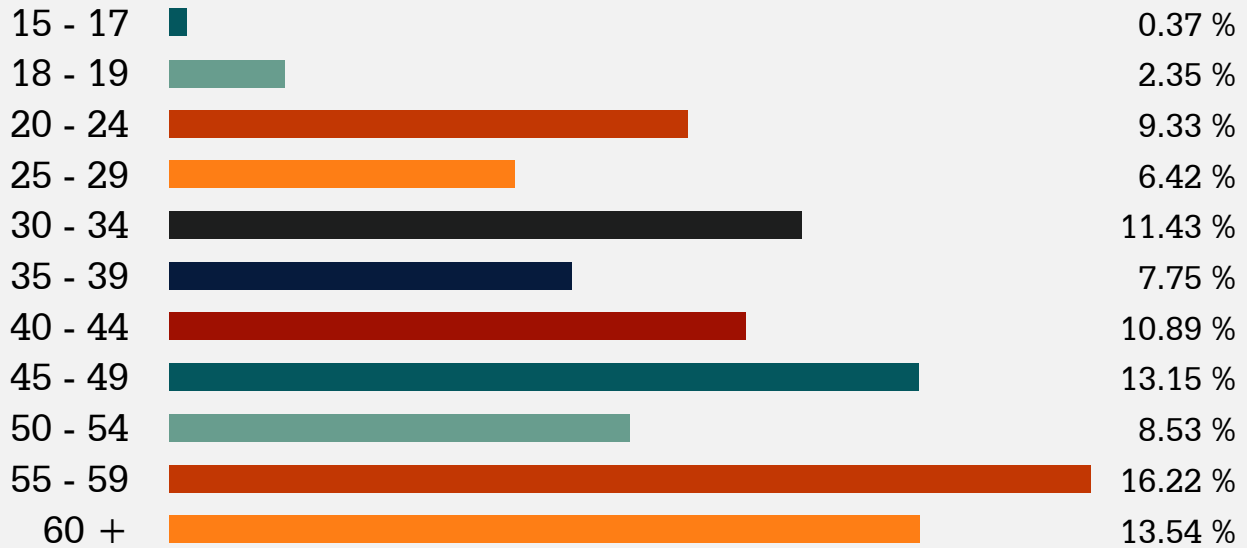

Source: Narratiive (March 2020)

kom, maak jou tuis

{demographics}

the average Maroela Media reader

age

female

65%

male

35%

income

Source: Narratiive (Nov 2018 - Aug 2020)

{our visitors}

geographic representation

94%

readers stay in **South-Africa**

6%