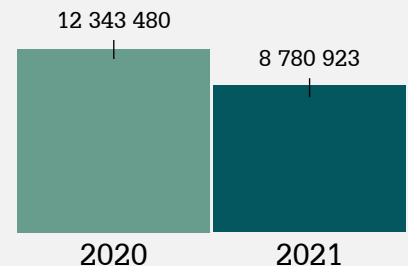

FACEBOOK FOLLOWERS

52 600

TWITTER FOLLOWERS

91 000

INSTAGRAM FOLLOWERS

3 999

YOUTUBE FOLLOWERS

{information and statistics}

about Maroela and its readers

March 2021 compared with March 2020

19,9%

reduction in **pageviews**

26,9%

shrink in **unique visitors**

28,8%

decrease **visits**

Source: Narratiive (March 2020)

kom, maak jou tuis

{demographics}

the average Maroela Media reader

age

female

65%

male

35%

income

Source: Narratiive (Nov 2018 - Aug 2020)

{our visitors}

geographic representation

94%

readers stay in **South-Africa**

6%